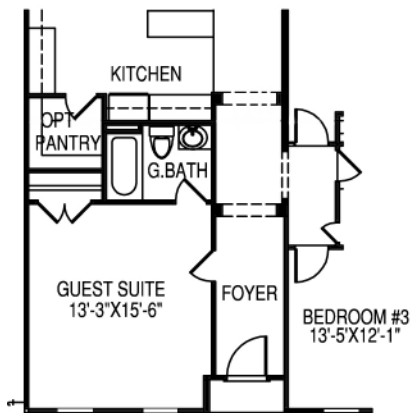

## FEATURES:

2,282 square feet

3 bedrooms • 2 bath

Fireplace in spacious family room

Secluded master suite • Large kitchen w/breakfast nook

BILTMORE FARMS<sup>SM</sup>  
HOMES

[www.biltmorefarmshomes.com](http://www.biltmorefarmshomes.com)

Floor plans and renderings are artists' conceptions that may vary in detail from the actual homes. Floor plans and renderings are preliminary and not for construction. Room dimensions and square footage are approximate.

All dimensions and specifications (including square footages) are approximate and artist's conceptions.

Product availability, prices, floor plans, elevations, and specification levels are subject to change without notice or obligation.