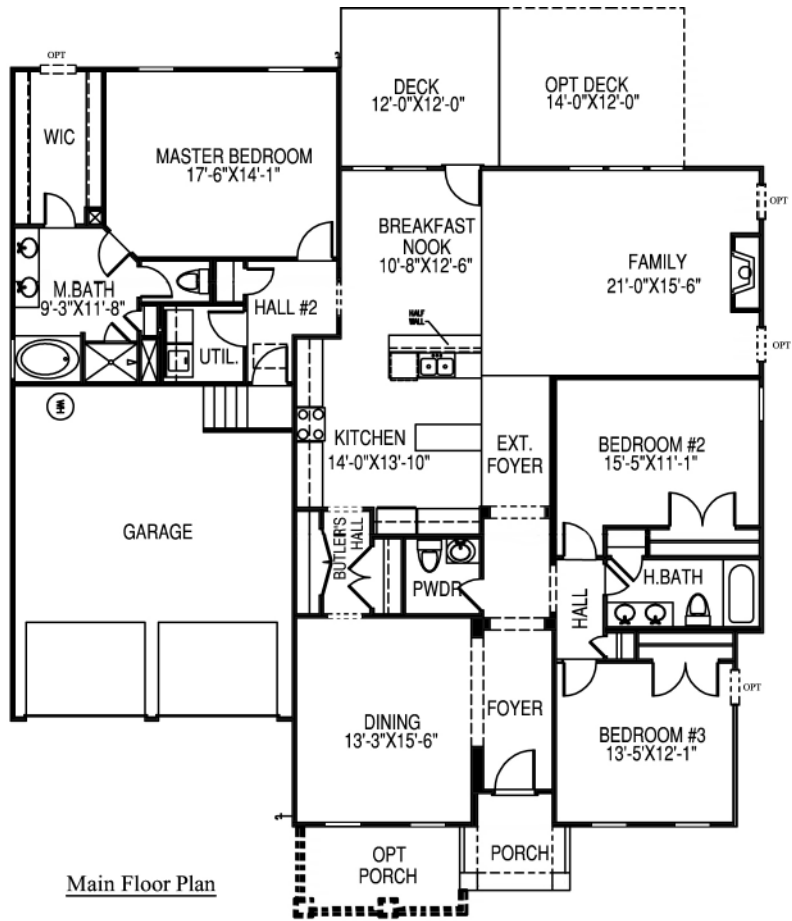

## FEATURES:

2,282 square feet

3 bedrooms • 2 bath

Fireplace in spacious family room

Secluded master suite • Large kitchen w/breakfast nook

BILTMORE FARMS<sup>SM</sup>  
HOMES

[www.biltmorefarmshomes.com](http://www.biltmorefarmshomes.com)

Floor plans and renderings are artists' conceptions that may vary in detail from the actual homes. Floor plans and renderings are preliminary and not for construction. Room dimensions and square footage are approximate.

All dimensions and specifications (including square footages) are approximate and artist's conceptions.

Product availability, prices, floor plans, elevations, and specification levels are subject to change without notice or obligation.