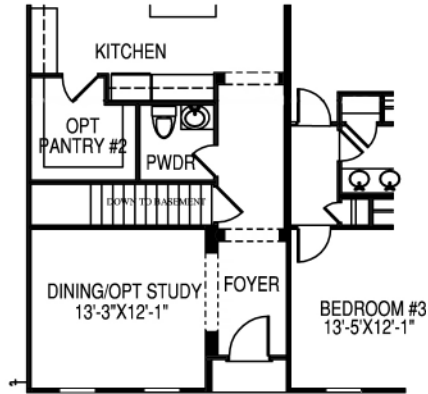

## FEATURES:

2,282 square feet

3 bedrooms • 2 bath

Fireplace in spacious family room

Secluded master suite • Large kitchen w/breakfast nook

BILTMORE FARMS<sup>SM</sup>  
HOMES

[www.biltmorefarmshomes.com](http://www.biltmorefarmshomes.com)

Floor plans and renderings are artists' conceptions that may vary in detail from the actual homes. Floor plans and renderings are preliminary and not for construction. Room dimensions and square footage are approximate.

All dimensions and specifications (including square footages) are approximate and artist's conceptions.

Product availability, prices, floor plans, elevations, and specification levels are subject to change without notice or obligation.